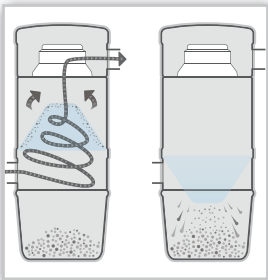

SC385

Ultimate clean, minimal sound

Model:	SC385
Size	89cm x 28cm
Airwatts	670
Sound Level (dBa)	62dBa
Waterlift (mm)	3352
Airflow, l/s	64.65l/s
Technical	ECS w/ Domel
Motor Specification	5.7" Domel
Maximum	12/1000m ²
Longest Pipe Run	100m
Type of Filtration	Self-cleaning filter

Utility Valve

Convenient utility valve lets you easily clean in the area around the vacuum unit without having to connect to an inlet valve in the wall.

Translucent Bucket

The extra large translucent bucket helps you to monitor the dirt level without having to disconnect the bucket.

Sure Seal Twist Lock

The twist lock contains the dirt within the bucket and allows for easy disposal of the contents.

Self Cleaning Filter

The exclusive BEAM Self Cleaning Filter with GORE-TEX™ technology filters 98% of particles at 0.3 microns, without the need of ever having to buy separate filter bags. The BEAM Self Cleaning Filter protects the motor for prolonged product life, keeping superior suction performance over time.