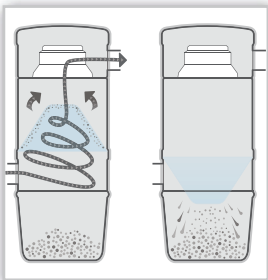

BEAM *Platinum*

Short body unit ideal for apartments, townhouses and condominiums.

SC335

Model:	SC335
Voltage	230 V / 240 V
Airwatts	590
Airflow (l/s)	58.19
Waterlift (mm)	2962
Motor	By-Pass
Max. Input Watts (W)	1850
Nom. Input Watts (W)	1650
Size (w x h)	28 cm X 89 cm
Features:	
Sound Suppression (ASTM, IEC)	75 dB
Sure-Seal Twist Bucket	15 L
Utility Valve	Non-Powered
Filtration	Self Cleaning Gore-Tex™ Filter

Utility Valve

Convenient utility valve lets you easily clean in the area around the vacuum unit without having to connect to an inlet valve in the wall.

Translucent Bucket

The extra large translucent bucket helps you to monitor the dirt level without having to disconnect the bucket.

Sure Seal Twist Lock

The twist lock contains the dirt within the bucket and allows for easy disposal of the contents.

Self Cleaning Filter

The exclusive BEAM Self Cleaning Filter with GORE-TEX™ technology filters 98% of particles at 0.3 microns, without the need of ever having to buy separate filter bags. The BEAM Self Cleaning Filter protects the motor for prolonged product life, keeping superior suction performance over time.