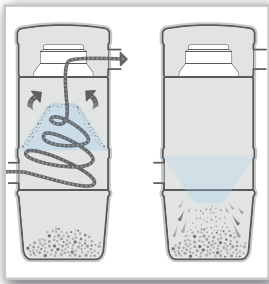

BM285

Model:	BM 285
Air Flow	56
Airwatts	605
Waterlift (mm)	2920
Motor	HE Flow-Thru
Input Watts (W)	1100
Size (w x h)	38cm X 76 cm
Features:	
Sound Suppression (ASTM, IEC)	63 dB

Distributed by:

BEAM
Central Vacuum Systems

BEAM *Mundo*

BM285

Durable Steel Body

Metallic silver, hybrid-powder coating

Bucket Window

Dirt receptacle with window for seeing when it's time to empty the bucket.

Self Cleaning Filter

The GORE Self Cleaning Filter cleans itself every time you turn your vacuum off.